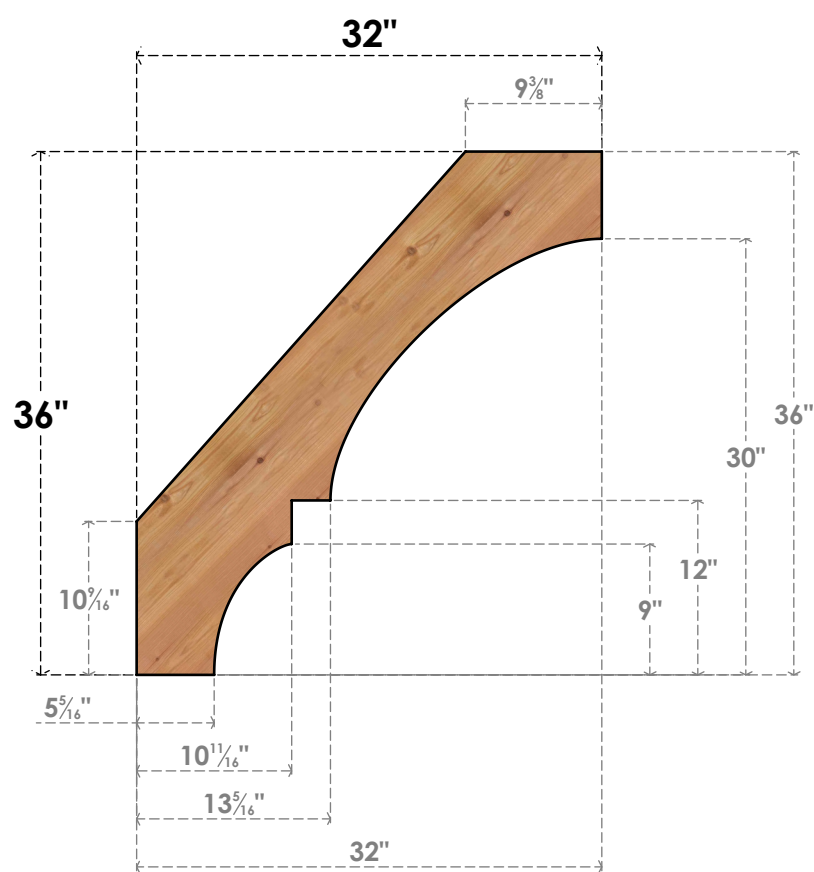

BRC06X32X36BOA00SWR

5 1/2"W X 32"D X 36"H BALBOA SMOOTH BRACE, WESTERN RED CEDAR

SIDE

FRONT

EKENA MILLWORK
 2300 WEST MAIN ST.
 CLARKSVILLE, TX 75426
 TOLL FREE: 866-607-0453
 WWW.EKENAMILLWORK.COM

NOTES

1. INSTALLATION TO BE COMPLETED IN ACCORDANCE WITH MANUFACTURER'S SPECIFICATIONS.
2. DRAWING MAY NOT BE TO SCALE
3. THIS DRAWING IS INTENDED FOR DESIGN AND PLANNING PURPOSES ONLY.
4. ALL INFORMATION CONTAINED HEREIN WAS CURRENT AT THE TIME OF DEVELOPMENT BUT MUST BE REVIEWED AND APPROVED BY THE PRODUCT MANUFACTURER TO BE CONSIDERED ACCURATE.
5. PRODUCTS ARE NOT KILN DRIED. THIS ITEM IS UNIQUE AND WILL CONTAIN THE NATURAL VARIATIONS THAT THE WOOD SPECIES OFFERS. THIS MAY RESULT IN VARIATIONS UP TO 1/4"