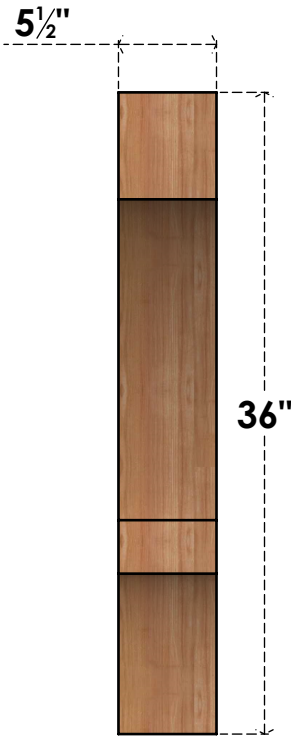

BRC06X32X36BOA00SWR

5 1/2"W X 32"D X 36"H BALBOA SMOOTH BRACE, WESTERN RED CEDAR

SIDE

FRONT

EKENA MILLWORK
 2300 WEST MAIN ST.
 CLARKSVILLE, TX 75426
 TOLL FREE: 866-607-0453
 WWW.EKENAMILLWORK.COM

NOTES

1. INSTALLATION TO BE COMPLETED IN ACCORDANCE WITH MANUFACTURER'S SPECIFICATIONS.
2. DRAWING MAY NOT BE TO SCALE
3. THIS DRAWING IS INTENDED FOR DESIGN AND PLANNING PURPOSES ONLY.
4. ALL INFORMATION CONTAINED HEREIN WAS CURRENT AT THE TIME OF DEVELOPMENT BUT MUST BE REVIEWED AND APPROVED BY THE PRODUCT MANUFACTURER TO BE CONSIDERED ACCURATE.
5. PRODUCTS ARE NOT KILN DRIED. THIS ITEM IS UNIQUE AND WILL CONTAIN THE NATURAL VARIATIONS THAT THE WOOD SPECIES OFFERS. THIS MAY RESULT IN VARIATIONS UP TO 1/4"